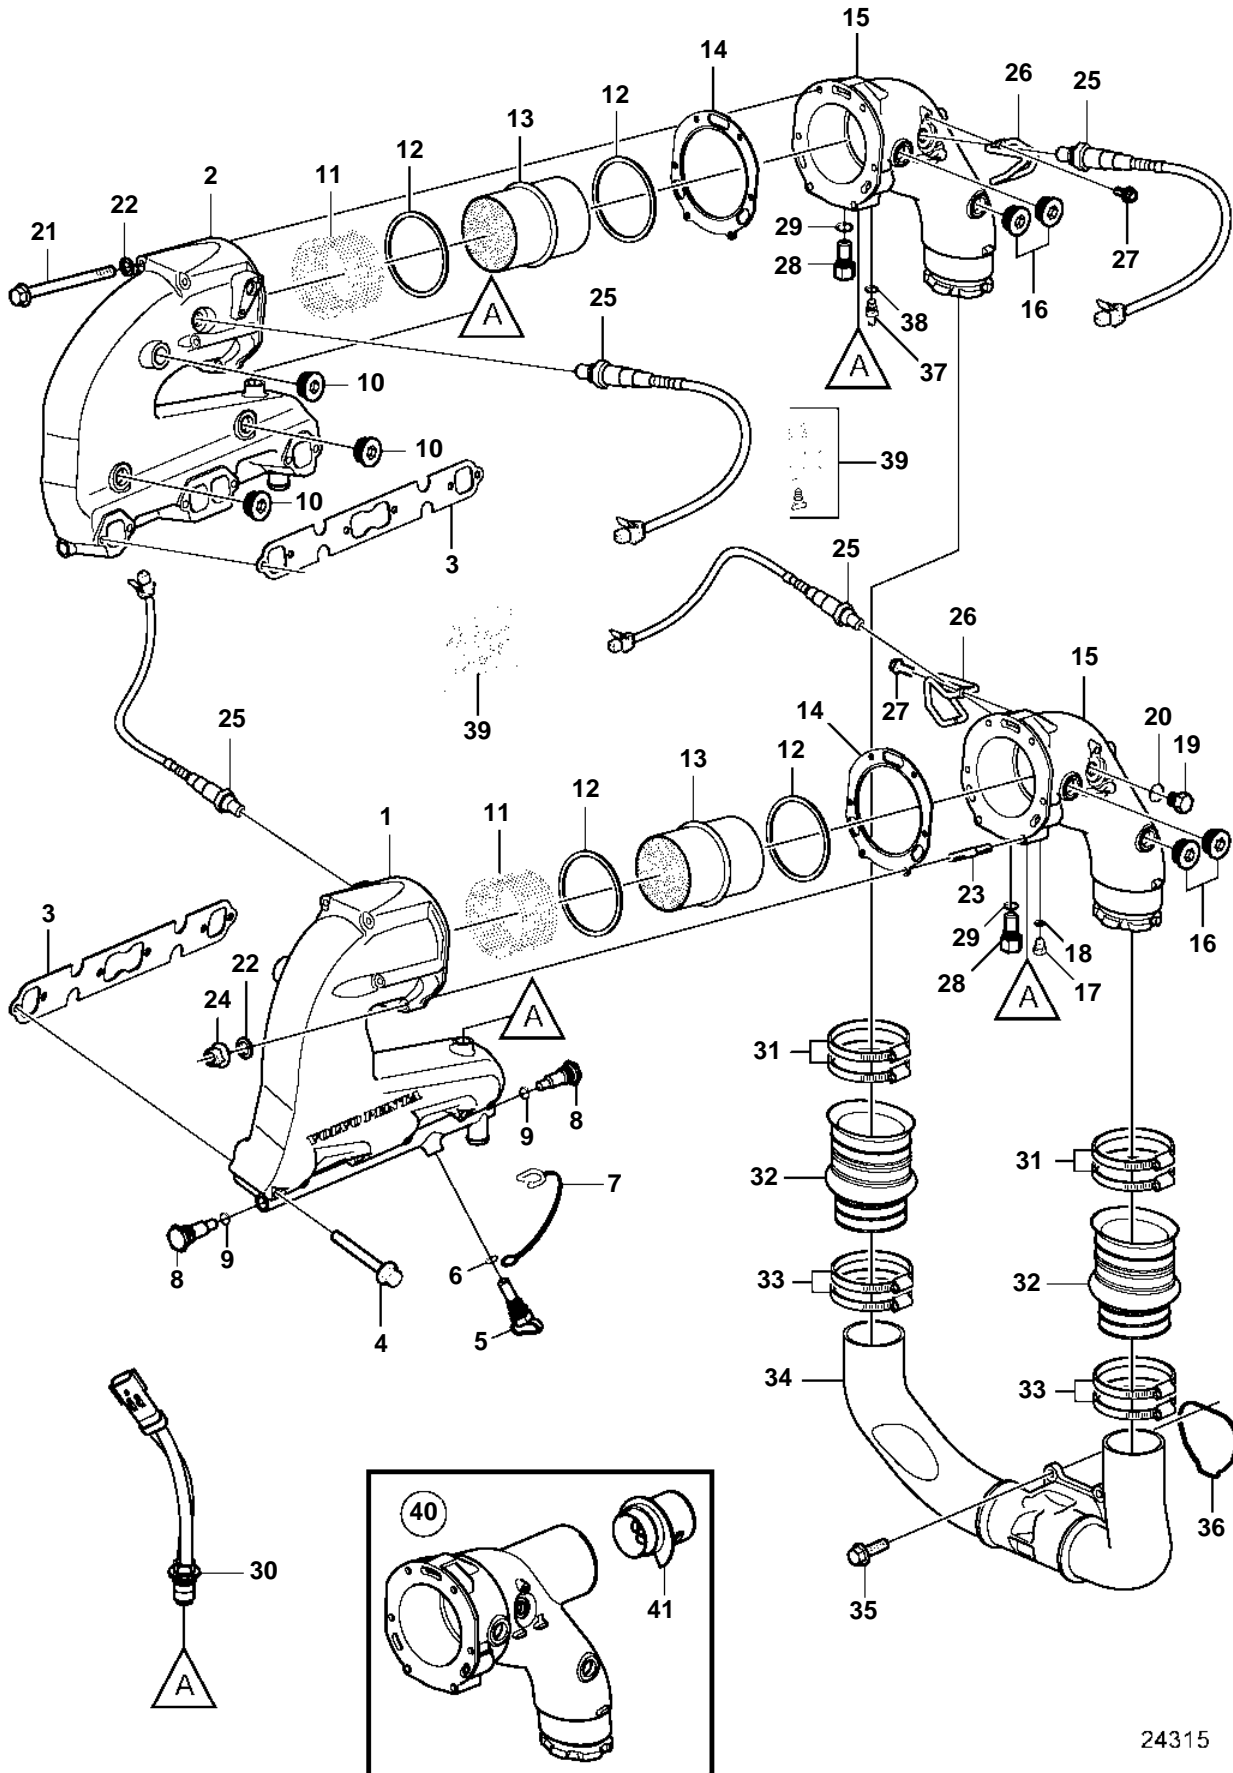

5.7GiCE-300-J, 5.7GiCE-300-JF, 5.7GXiCE-J, 5.7GXiCE-JF, 5.7GiCE-300-M, 5.7GiCE-300-MF, 5.7GXiCE-M, 5.7GXiCE-MF

24315

5.7GiCE-300-J, 5.7GiCE-300-JF, 5.7GXICE-J, 5.7GXICE-JF, 5.7GiCE-300-M, 5.7GiCE-300-MF, 5.7GXICE-M, 5.7GXICE-MF

REF	PART NO.	QTY	DESCRIPTION	NOTES
1	3848803	1	Manifold	
2	3848801	1	Manifold	
3	3852468	2	Gasket	
4	3857184	12	Flange screw	
5	21194285	2	Anode, reference	
6	976970	2	· O-ring	not sold separately
7	3849892	2	· Retainer	
8	21193133	4	Anode	
9	980998	4	· O-ring	not sold separately
10	21166232	6	Plug	
11	3889967	2	Support sleeve	
12	3889966	4	Sealing ring	
13	3889994	2	Catalytic converter	
14	40005439	2	Gasket	
15	3848529	2	Elbow pipe	
16	21166232	4	Plug	
17	21118621	1	Plug	
18	976970	1	· O-ring	not sold separately
19	960632	2	Plug	
20	977751	2	Gasket	
21	968893	8	Flange screw	
22	941907	12	Spring washer	
23	953058	4	Stud	
24	945408	4	Flange nut	
25	3883724	4	Sensor, oxygen	
		4	· Sealing washer	not sold separately
26	3889435	2	Bracket	
27	965175	2	Flange screw	
28	21194290	2	Anode	
29	980998	2	· O-ring	not sold separately
30	3889526	2	Sensor, temperature	
31	3863443	4	Hose clamp	
32	3887765	2	Bellows	
33	3863442	4	Hose clamp	
34	3887621	1	Exhaust pipe	
35	3841928	4	Screw	
36	3841013	1	Gasket	
37	21115767	1	Adapter	
38	976970	1	· O-ring	not sold separately
39		2	Thermostat	See "Exhaust Thermostat System" page
		2	Fitting	
40	21236267	2	Elbow pipe	Captain's Choice
41		2	· Deflector	not sold separately